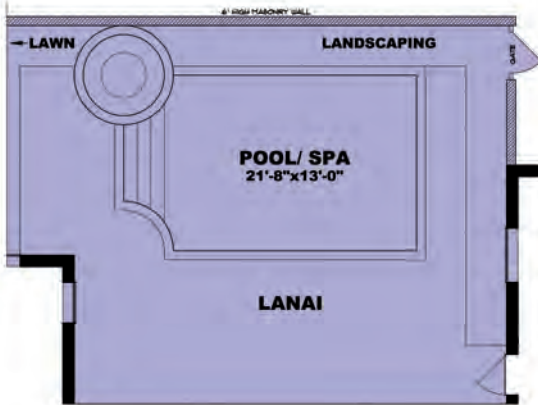

Estate Home

Optional Pool/Spa Lanai Expansion

The Stonechat

C 3,031 sq. ft.

Three Bedrooms • Three and One Half Baths • Study