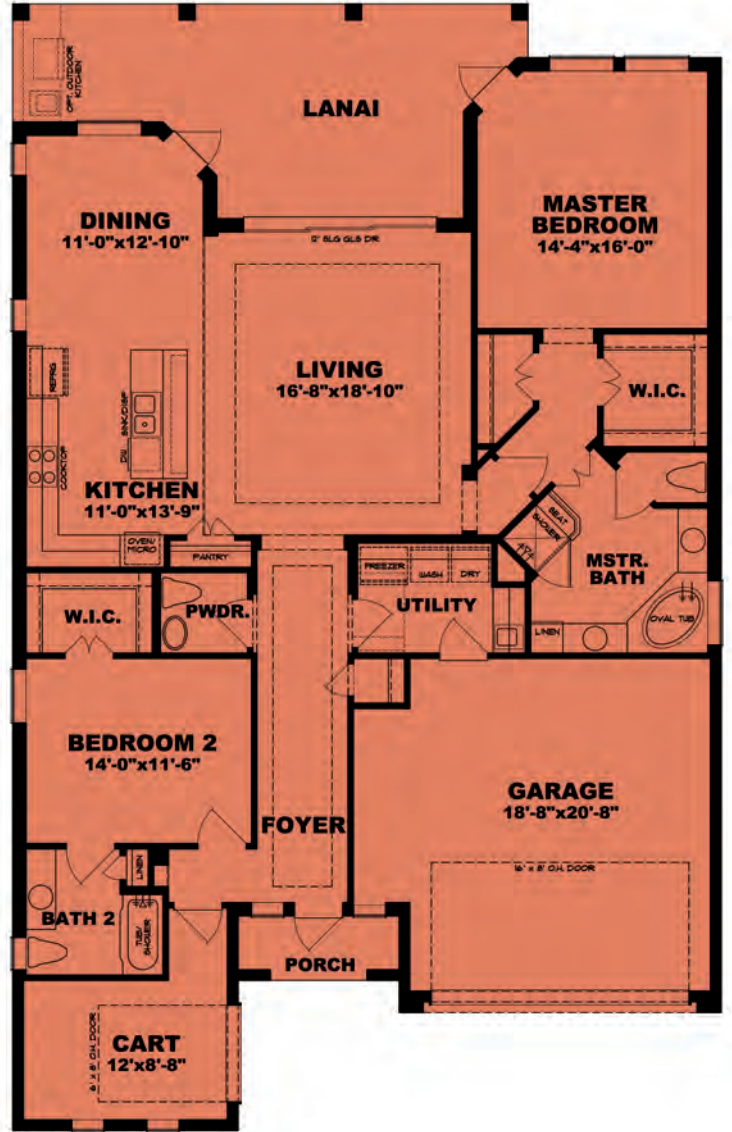

# Estate Home

Optional Pool/Spa Lanai Expansion

## *The Redwing*

**A** 1,806 sq. ft.

Two Bedrooms • Two Full and One Half Baths