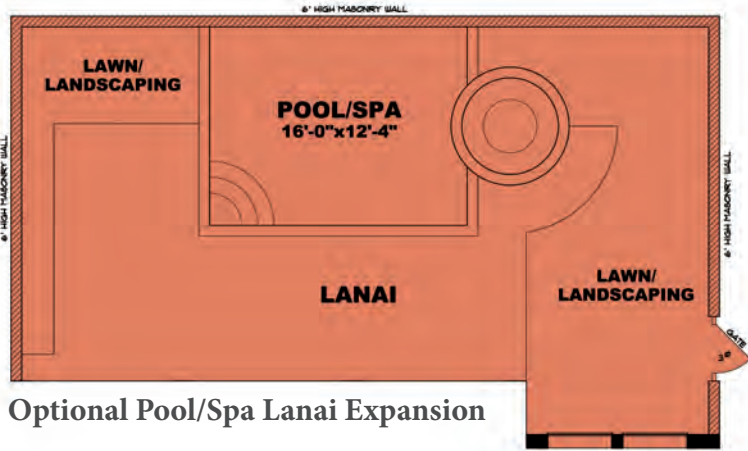

# Estate Home

Optional Pool/Spa Lanai Expansion

## *The Redwing*

**A** 1,806 sq. ft.

Two Bedrooms • Two Full and One Half Baths